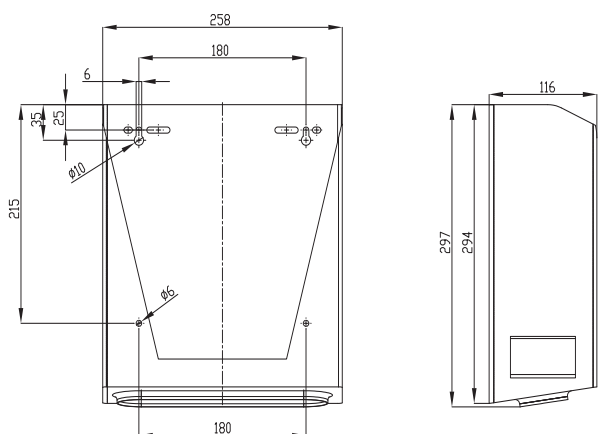

Handdoekdispenser om achter spiegel te plaatsen Proox ZERO

- Dispenser van RVS voor papieren handdoekjes om achter een spiegel te monteren. De dispenser is ontworpen met 2 papierremmen en een voorgevormde uitgiftesysteem voor een makkelijk blad voor blad papieruitgave. De dispenser kan direct tegen een wand of op de lift-module gevestigd worden. Volume ca. 300-400 papierhanddoekjes. Geschikt voor papieren handdoekjes met een lengte van ca. 215-250 mm en een breedte van ca. 80-95 mm.
- **Materiaal:**
  RVS, AISI 304, dikte 1,2 mm
- **Afmetingen:**
  B 300 x D 125 x H 600 mm

Art.	Omschrijving
870702*	Handdoekdispenser om achter spiegel te plaatsen Proox Zero