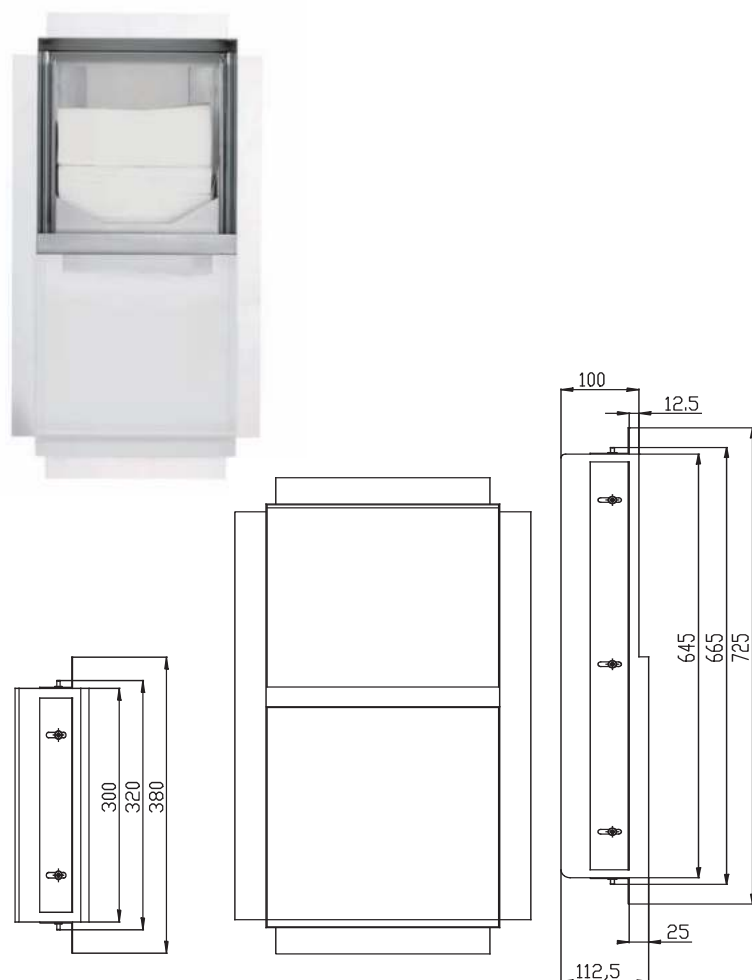

Verborgen handdoekdispenser Proox ZERO

- Achterbouw element met vergrendelbare dispenser voor papieren handdoekjes. De dispenser wordt in de hoogste stand vergrendeld met een sleutel. Via een robuust railstelsel kan de dispenser naar de bijvolstand geschoven worden. De montage op het racksysteem gebeurt door plaatsing op de aluminium rails op het achterbouwelement. De inbouw kan uitgevoerd worden in conventionele wanden gemaakt van bijvoorbeeld gipsplaat met een diepte van 100mm. Geschikt voor papieren handdoekjes met een lengte van ca. 215-250 mm en een breedte van ca. 80-95 mm.
- **Materiaal:**
  RVS, AISI 304, dikte 1,2mm.
- **Afmetingen:**
  B 324 x D 112,5 x H 664 mm

Art.	Omschrijving
870705*	Verborgen handdoekdispenser Proox ZERO

Zonder * zijn voorraadproducten - *levertijd 4-6 weken - **levertijd op aanvraag
Brutoprijzen, excl. BTW - Franco vanaf € 500 - Projecten op aanvraag