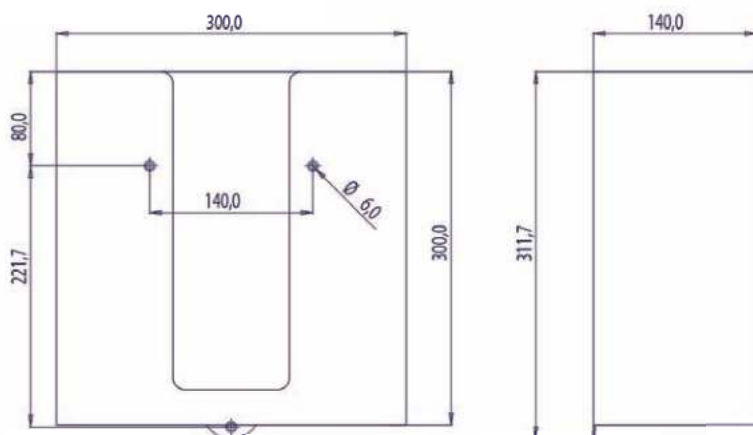

- **Afmetingen:**

B 260 x D 85 x H 136 mm

Art.	Omschrijving
870505	Tissuedispenser ONE pure
870519*	Tissuedispenser ONE dark passion
871522*	Tissuedispenser ONE snowfall
871519*	Tissuedispenser ONE bronze
871521*	Tissuedispenser ONE brass
871520*	Tissuedispenser ONE copper